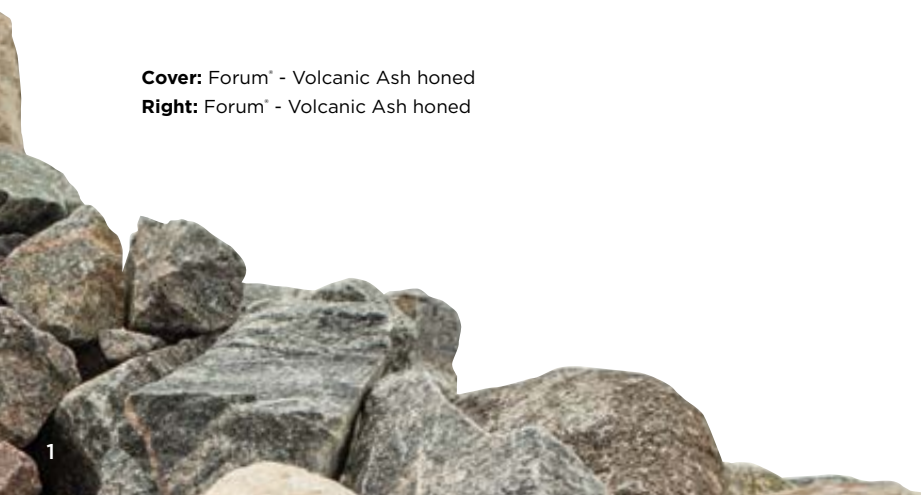

MADE TO ORDER

If you can't find a colour or design mix that you're looking for, please contact your local stockist or Firth Sales Representative. For 'Made To Order' stock, minimum order quantities will apply.

A BEAUTIFULLY NATURAL PRODUCT

The appeal of concrete masonry is the natural characteristics and variation of aggregates featured within the mix. Similar to the features of real stone, our concrete products will have natural variation in colours and characteristics. So when choosing Firth concrete paving, please expect colour hue variations and regional differences due to locally sourced materials. It's all part of a beautifully natural product.

We strongly advise viewing our products before making your final decision. Contact your local merchant, they'll be happy to help.

Cover: Forum* - Volcanic Ash honed

Right: Forum* - Volcanic Ash honed