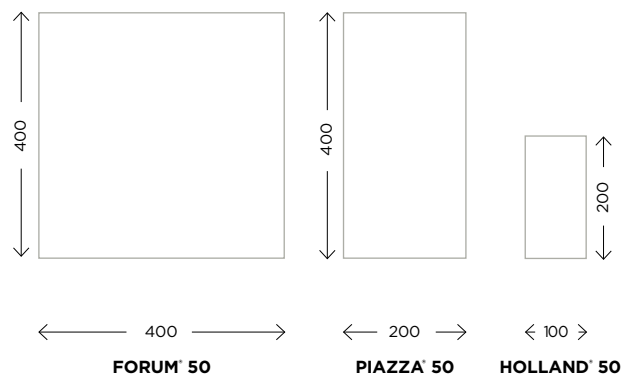

### INTERCHANGEABLE SIZING

Applies to Forum<sup>®</sup> 50, Piazza<sup>®</sup> 50 & Holland<sup>®</sup> 50 only. Look for the **i**. Forum<sup>®</sup> dimensions are twice the size of the Piazza<sup>®</sup>. This offers the ability to incorporate a large format and medium format paver in your design. Pair Holland<sup>®</sup> with Forum<sup>®</sup> or Piazza<sup>®</sup> pavers to create interest with striking patterns.