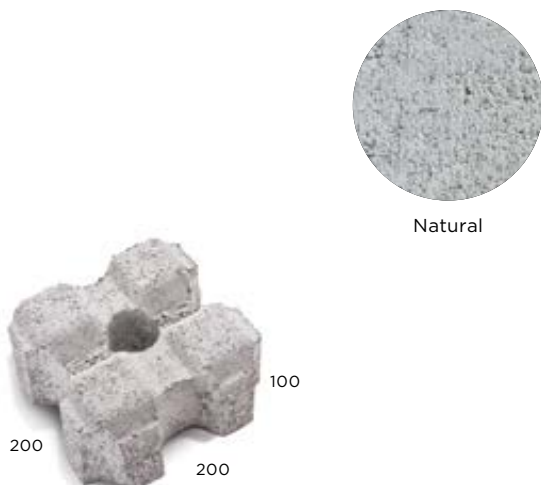

Gobi Block - Natural