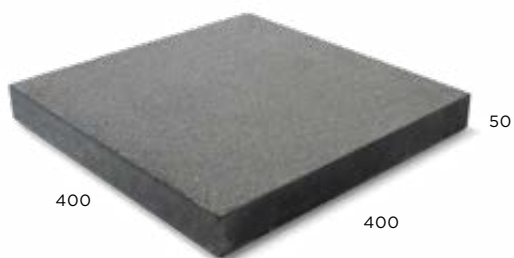

## FAIR FACED FINISH:

Glacier

Volcanic Ash

Black Sands

Sumner

Forum<sup>®</sup> - Black Sands Honed, Volcanic Ash Honed, Glacier Honed - Sealed

Made To Order  
options available

Interchangeable with  
Piazza<sup>®</sup> 50 & Holland<sup>®</sup>  
50 pavers