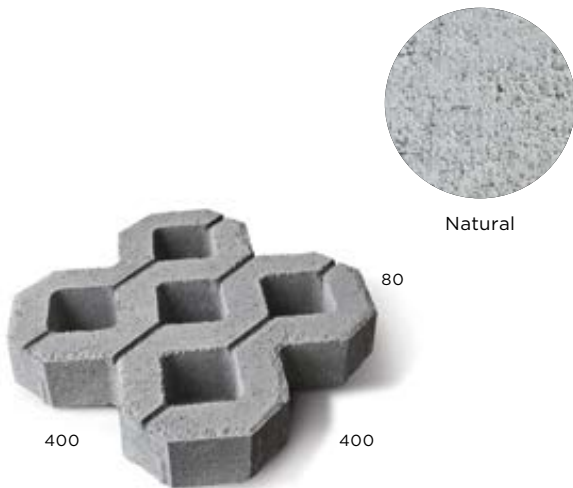

GRASS PAVER

Firth Grass Pavers combine the natural and welcoming look of a grass lawn with the strength and durability of a paved surface. Grass pavers have widely spaced openings allowing grass to grow through. The permeability of the Grass Paver is subject to top soil and type of grass.

6.25 units per m²

Permeability Rate: Subject to conditions

Grass Paver - Natural

GOBI® BLOCK

Firth Gobi® Block is a heavy-duty paver for high-traction requirements. It's ideal for places where you want to retain a semi-grassed look; the design allows grass to grow through, plus water and nutrients to root systems below. The permeability of Gobi® Block is subject to top soil and type of grass.

25 units per m²

Permeability Rate: Subject to conditions