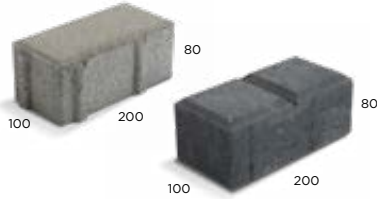

HOLLAND® FLOWPAVE & FLOWPAVE SET

SIZE

UNITS PER M²
50

AVAILABLE COLOUR TONES:

HONED FINISH:

FAIR FACED FINISH: