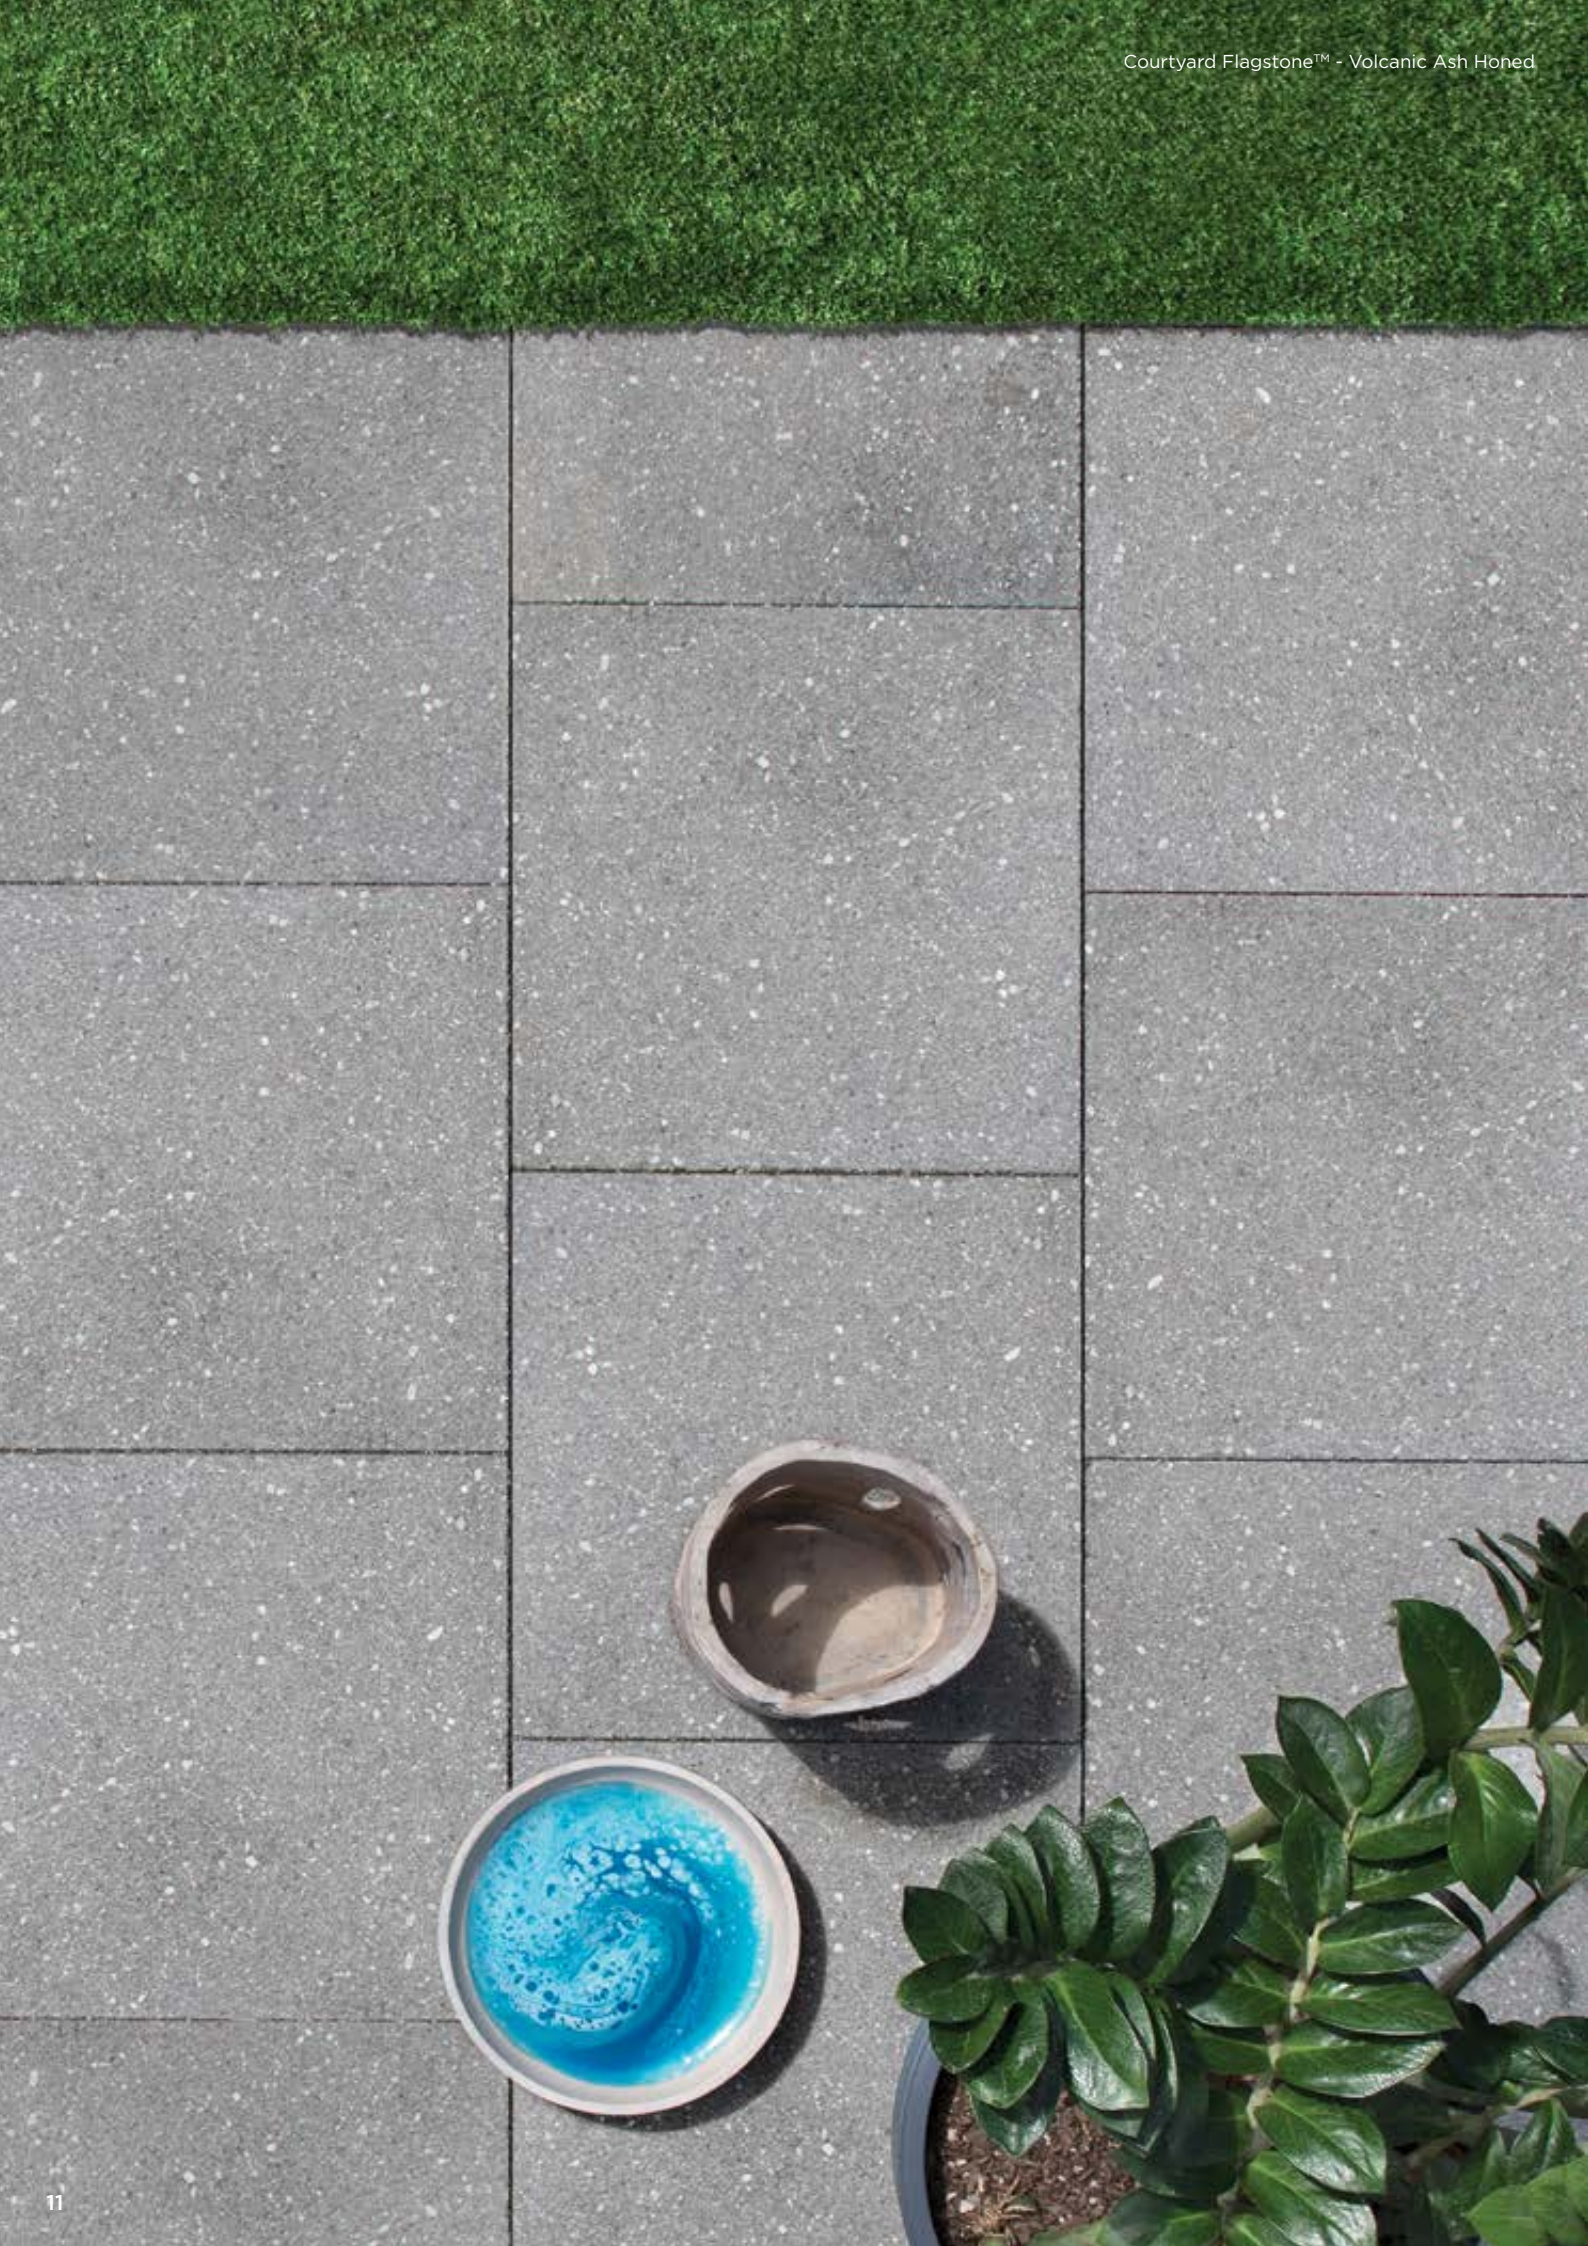

## FAIR FACED FINISH:

Volcanic Ash

Black Sands

Thunderstorm

Chancery® - Black Sands

**MTO**

Made To Order  
options available

Paths, patios  
& courtyards