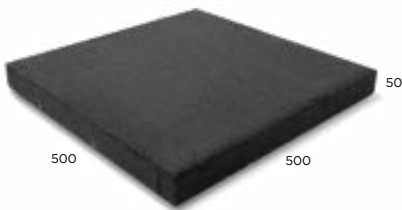

CHANCERY® 50