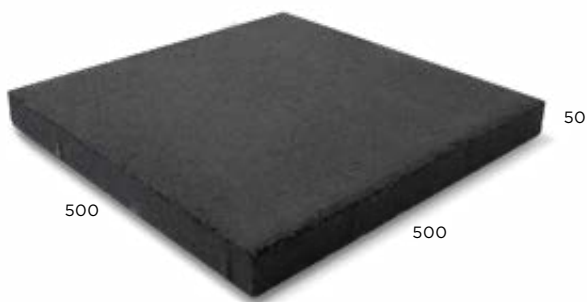

## FAIR FACED FINISH:

Volcanic Ash

Black Sands

Thunderstorm

Chancery® - Black Sands

**MTO**

Made To Order  
options available

Paths, patios  
& courtyards