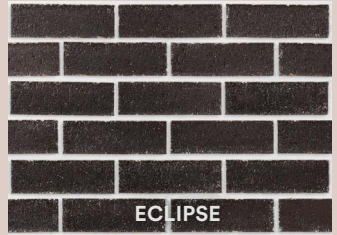

BE INSPIRED TO SET YOUR STYLE

Our stunning range of brick finishes allows you to reflect your true sense of style and how you want to live. From minimal organics to modern commercial aesthetics, set your exterior style and you'll find your interior design elements will follow.

An off-white mortar between darker coloured bricks will add contrast and highlight the shape of each brick, while matching the mortar colour to the brick will soften the brickwork.

If you're using a blended brick, there'll be a range of colours between light and dark, so consider this when choosing your mortar colour.